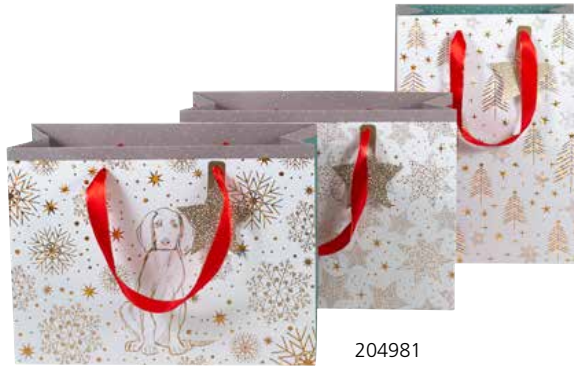

204981
gift bags, triple assorted
Taschen, 3-fach sortiert